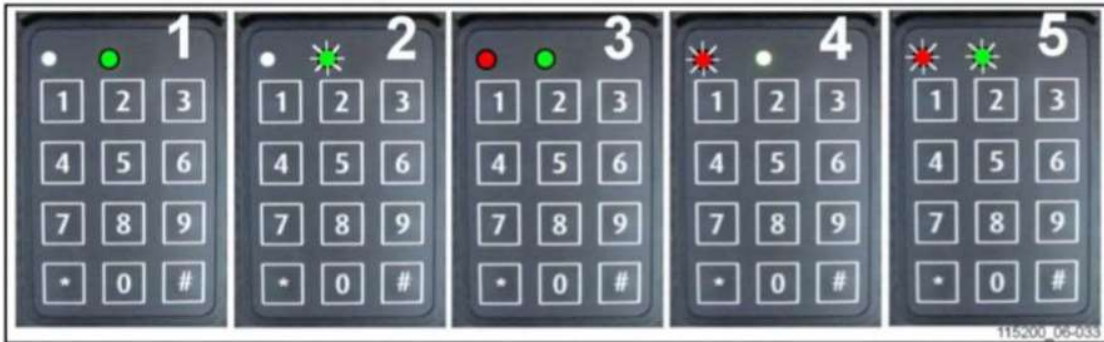

Programming Keypad

Digicode option (LFM Go)

- 1 Switch ON (operating mode)
- 2 Switch OFF and awaiting code
- 3 Programming mode active
- 4 Key fault or incorrect code
- 5 Time delay of automatic switch-off

Operation	Key in	LED status	Notes
USE			
ON	* 0 0 0 0 0 0 # or * 1 2 3 4 5 # (by default)	<ul style="list-style-type: none"> ○ red off ● continuous green (1)(correct PIN) ● red flashing ○ green off (4)(incorrect PIN) 	0 0 0 0 0 or 1 2 3 4 5 PIN code by default
OFF	# (3 seconds)	○ red off ● green flashing (2)	Truck power off

PROGRAMMING (truck switch OFF only (2))			
ADMINISTRATOR CODE ESSENTIAL FOR ALL DIGICODE SETTINGS	* 0 0 0 0 0 0 0 0 # (by default)	● continuous red ● continuous green (3)	Once the diodes have gone out, the electronic key automatically reverts to "operating mode"
New operator code	* 0 * 4 5 6 7 8 #	○ red off ● green flashing (2) (code accepted)	Example of new operator code: 45678
Allocating operator codes	* 2 * 5 4 3 2 1 #	○ red off ● green flashing (2) (code accepted)	*2*: operator reference 10 options from 0 to 9
Deleting operator codes	* 2 * #	○ red off ● green flashing (2) (deletion accepted)	*2*: operator reference (between 0 and 9)
Modifying administrator codes	* * 9 * 1 2 3 4 5 6 7 8 #	○ red off ● green flashing (2) (code accepted)	
Restoring the initial administrator code			To reactivate the default administrator code (00000000), please contact your agent or nearest dealer.
Activating the automatic switch-off	* * 2 * 1 #	● red flashing ● green flashing (5) (5 s before switch-off)	Power switches off automatically after 10 mins (600 s by default) if the truck is not being used.